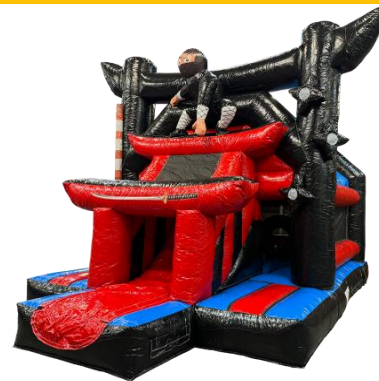

FFRAME MIDI RABBIT

6m50 x 4m x 4m

180 kg

12

FFRAME MIDI SAFARI

6m50 x 4m x 4m

180 kg

12