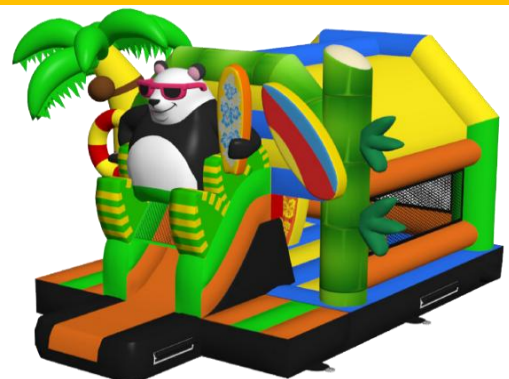

FFRAME MIDI SURFING PANDA

6m50 x 4m x 4m

180 kg

12