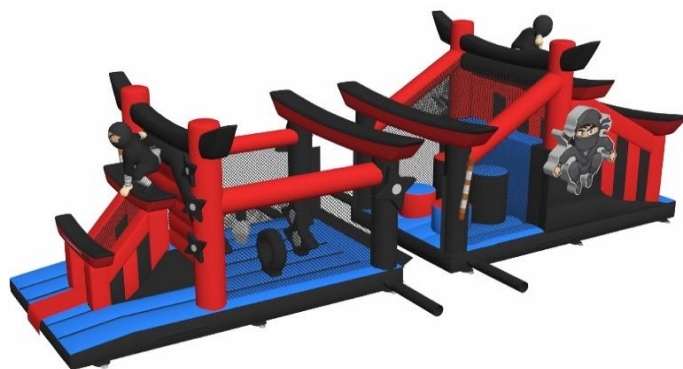

2 PARTS NINJA RUN

14m x 4m x 5M

300 kg

2