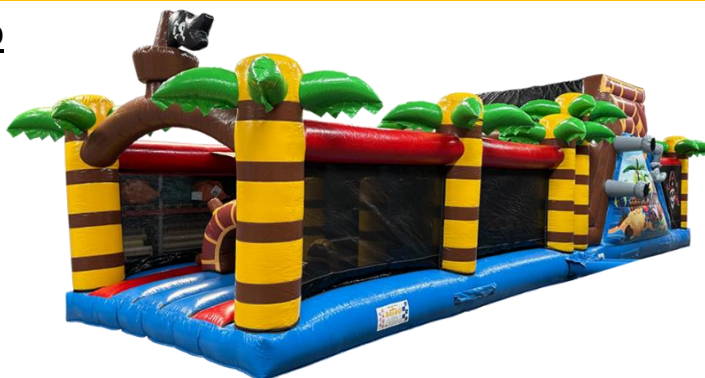

2 PARTS PIRATE TREASURE ISLAND

14m x 4m x 4m70

300 kg

2