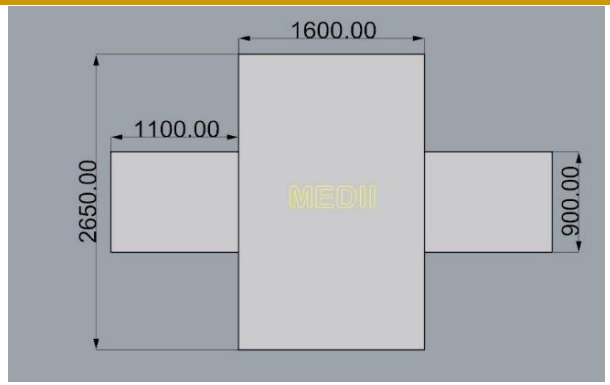

Transport bag medium

dark blue