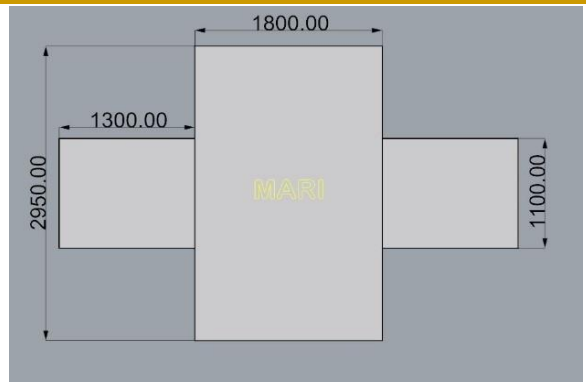

Transport bag large

brown