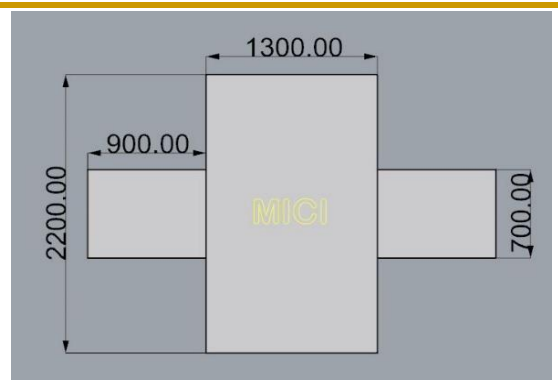

Sumo Set

3m50 x 3m50

50 kg

2

Mini Games Jungle

8m50 x 2m44 x 2m60

120 KG

4

Kidszone Sea

5m x 4m x 1m80

100 kg

10

Transport bag small

dark green