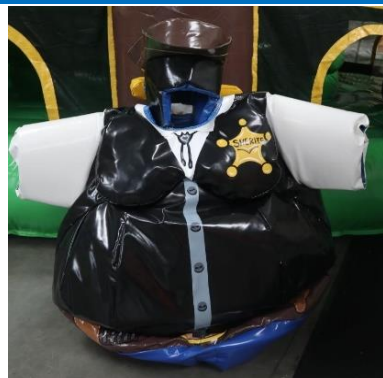

80 kg

2

Wedding Arch (removable banner)

80 kg

Sumo Bulls

1

Sumo Sheriff and Indian

1

Sumo Hulk

1

Sumo Suit Baby

2

Archery Shot

3m20 x 2m20 x 2m60

40 kg

1 / 4