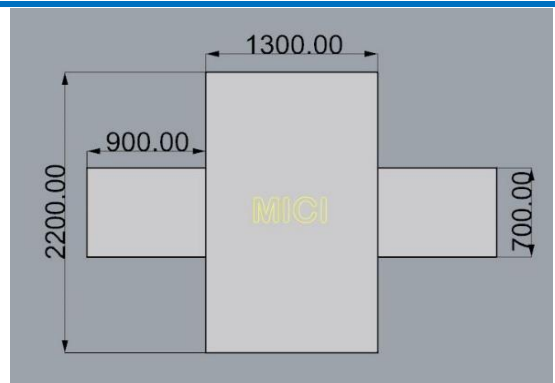

Transport bag small

dark green