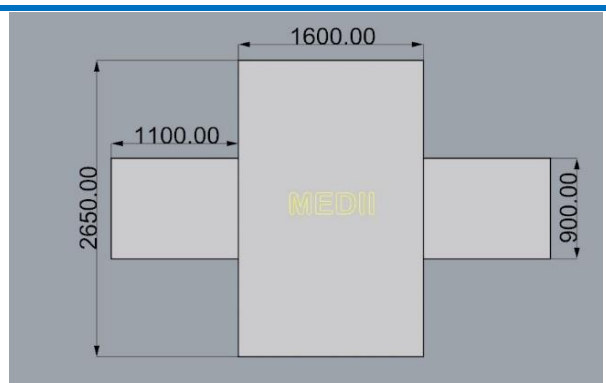

Transport bag medium

dark blue